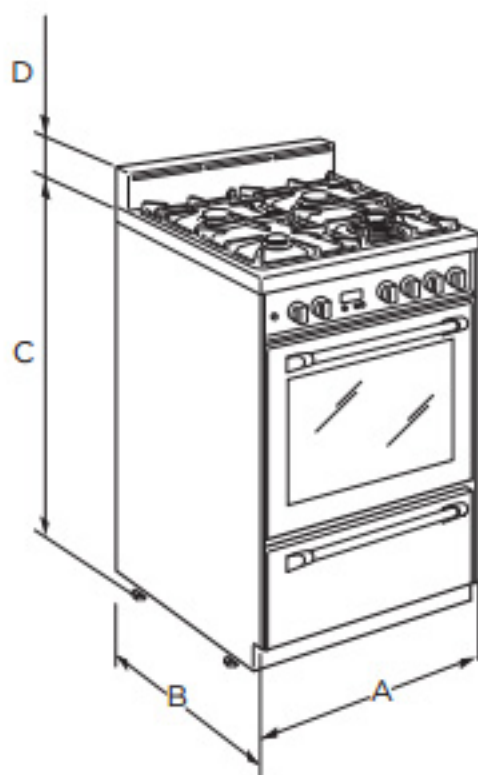

# RANGE DIMENSIONS

### DIMENSIONS INCHES (MM)

	OR24SDMBGX	OR24SDPWGX	OR24SDPWSX
A Overall width	23 1/4" (606.5)	23 1/4" (606.5)	23 1/4" (606.5)
B Overall depth (without handle)	24 1/4" (611.6)	24 1/4" (614.1)	24 1/4" (614.1)
C Height (without backguard)	Min 35 1/4" (900) Max 36 3/4" (920)	Min 35 1/2" (902.5) Max 36 3/4" (920)	Min 35 1/2" (902.5) Max 36 3/4" (920)
D Backguard	5" (127)	5" (127)	5" (127)