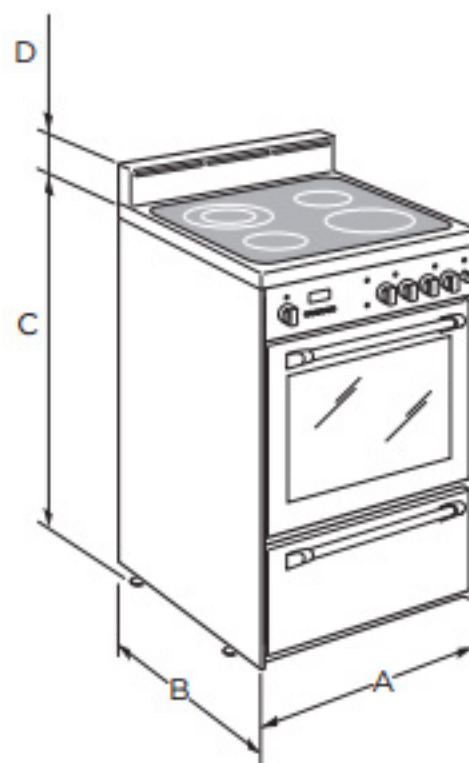

# RANGE DIMENSIONS

### DIMENSIONS INCHES (MM)

	OR24SDMBGX	OR24SDPWGX	OR24SDPWSX
A Overall width	23 1/4" (606.5)	23 1/4" (606.5)	23 1/4" (606.5)
B Overall depth (without handle)	24 1/4" (611.6)	24 1/4" (614.1)	24 1/4" (614.1)
C Height (without backguard)	Min 35 1/4" (900) Max 36 3/4" (920)	Min 35 1/2" (902.5) Max 36 3/4" (920)	Min 35 1/2" (902.5) Max 36 3/4" (920)
D Backguard	5" (127)	5" (127)	5" (127)